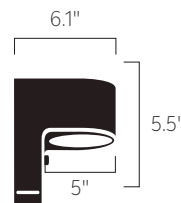

Outdoor Wall

Finishes	BKT (shown), AZT		Additional Finishes
Color Temperature	3000K - Pure White		 AZT
Item Number and Finish	11077 AZT 11077 BKT		
Housing	Cast Aluminum with powder coat finish		
Power Usage at 120V AC Input VA and Watts	15W		
CRI	80+		
Voltage Range	120V-277V AC, 50-60 Hz		
Light Source	Integrated high-output LEDs and drivers. Tested to a Lumen Maintenance L70 of 40,000 hrs.		
Delivered Lumens & Efficacy	400 lm	27 lm/W	
Wiring	8" of usable 105°C, 18 AWG wire leads		
Notes	  Perfect for Dark Sky applications		

Dimensions

Photometrics

Distance from Light (ft.)	2.7'	5.5'	8.2'	11'	13.7'
Foot-candles	82.5	20.6	9.2	5.2	3.3